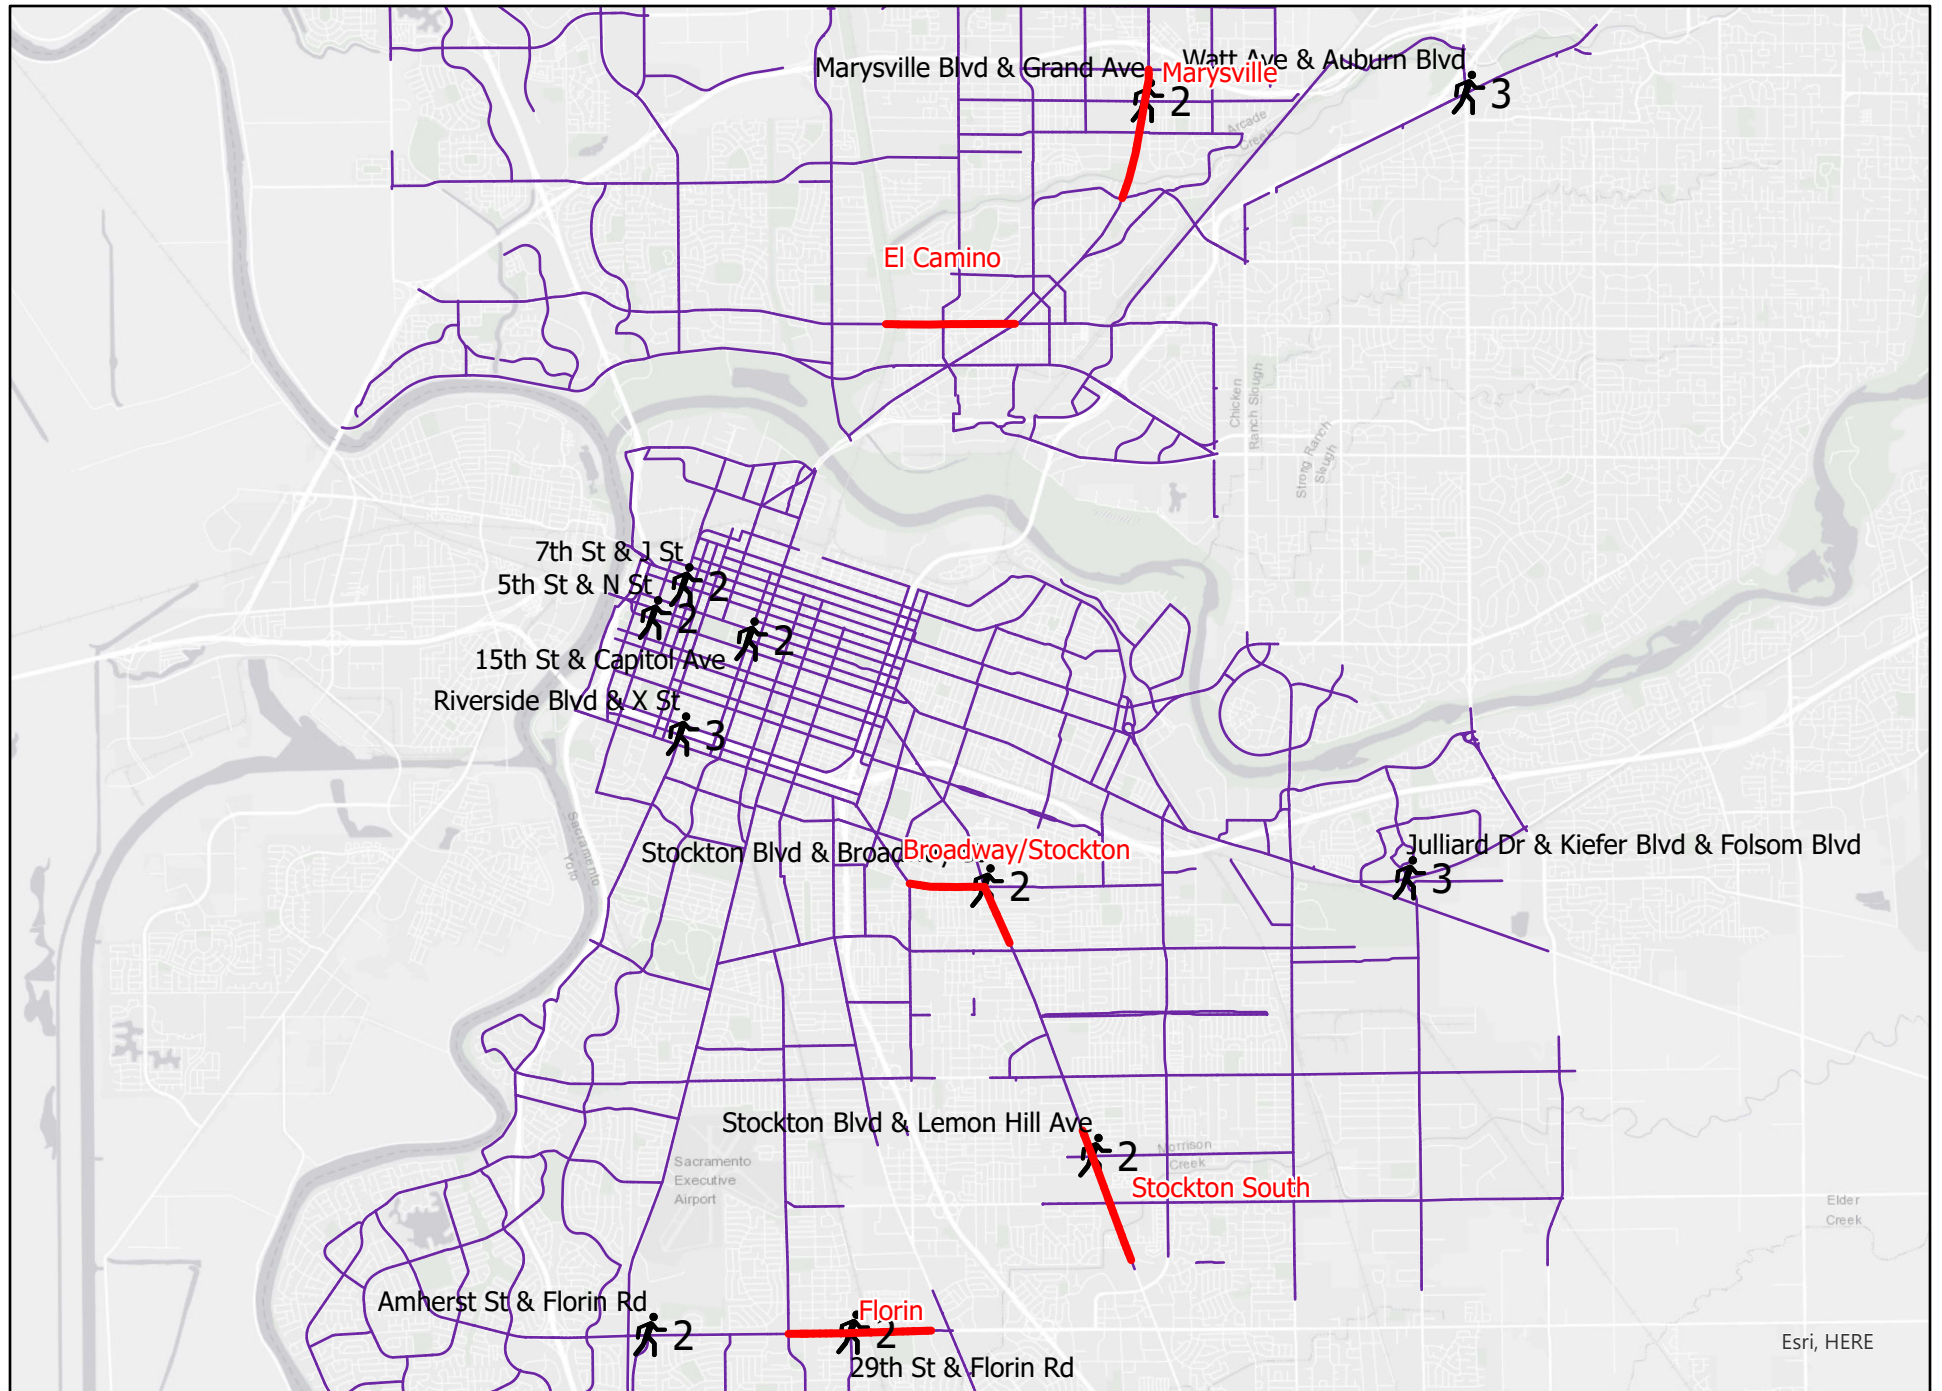

Sacramento Pedestrian Intersection Crashes and Sac Vision Zero Top 5 Corridors

Source: SWITRS ped crash KSI 2009-2017; arterial & collector intersections; Sac VZ Top 5

0 0.5 1 Miles