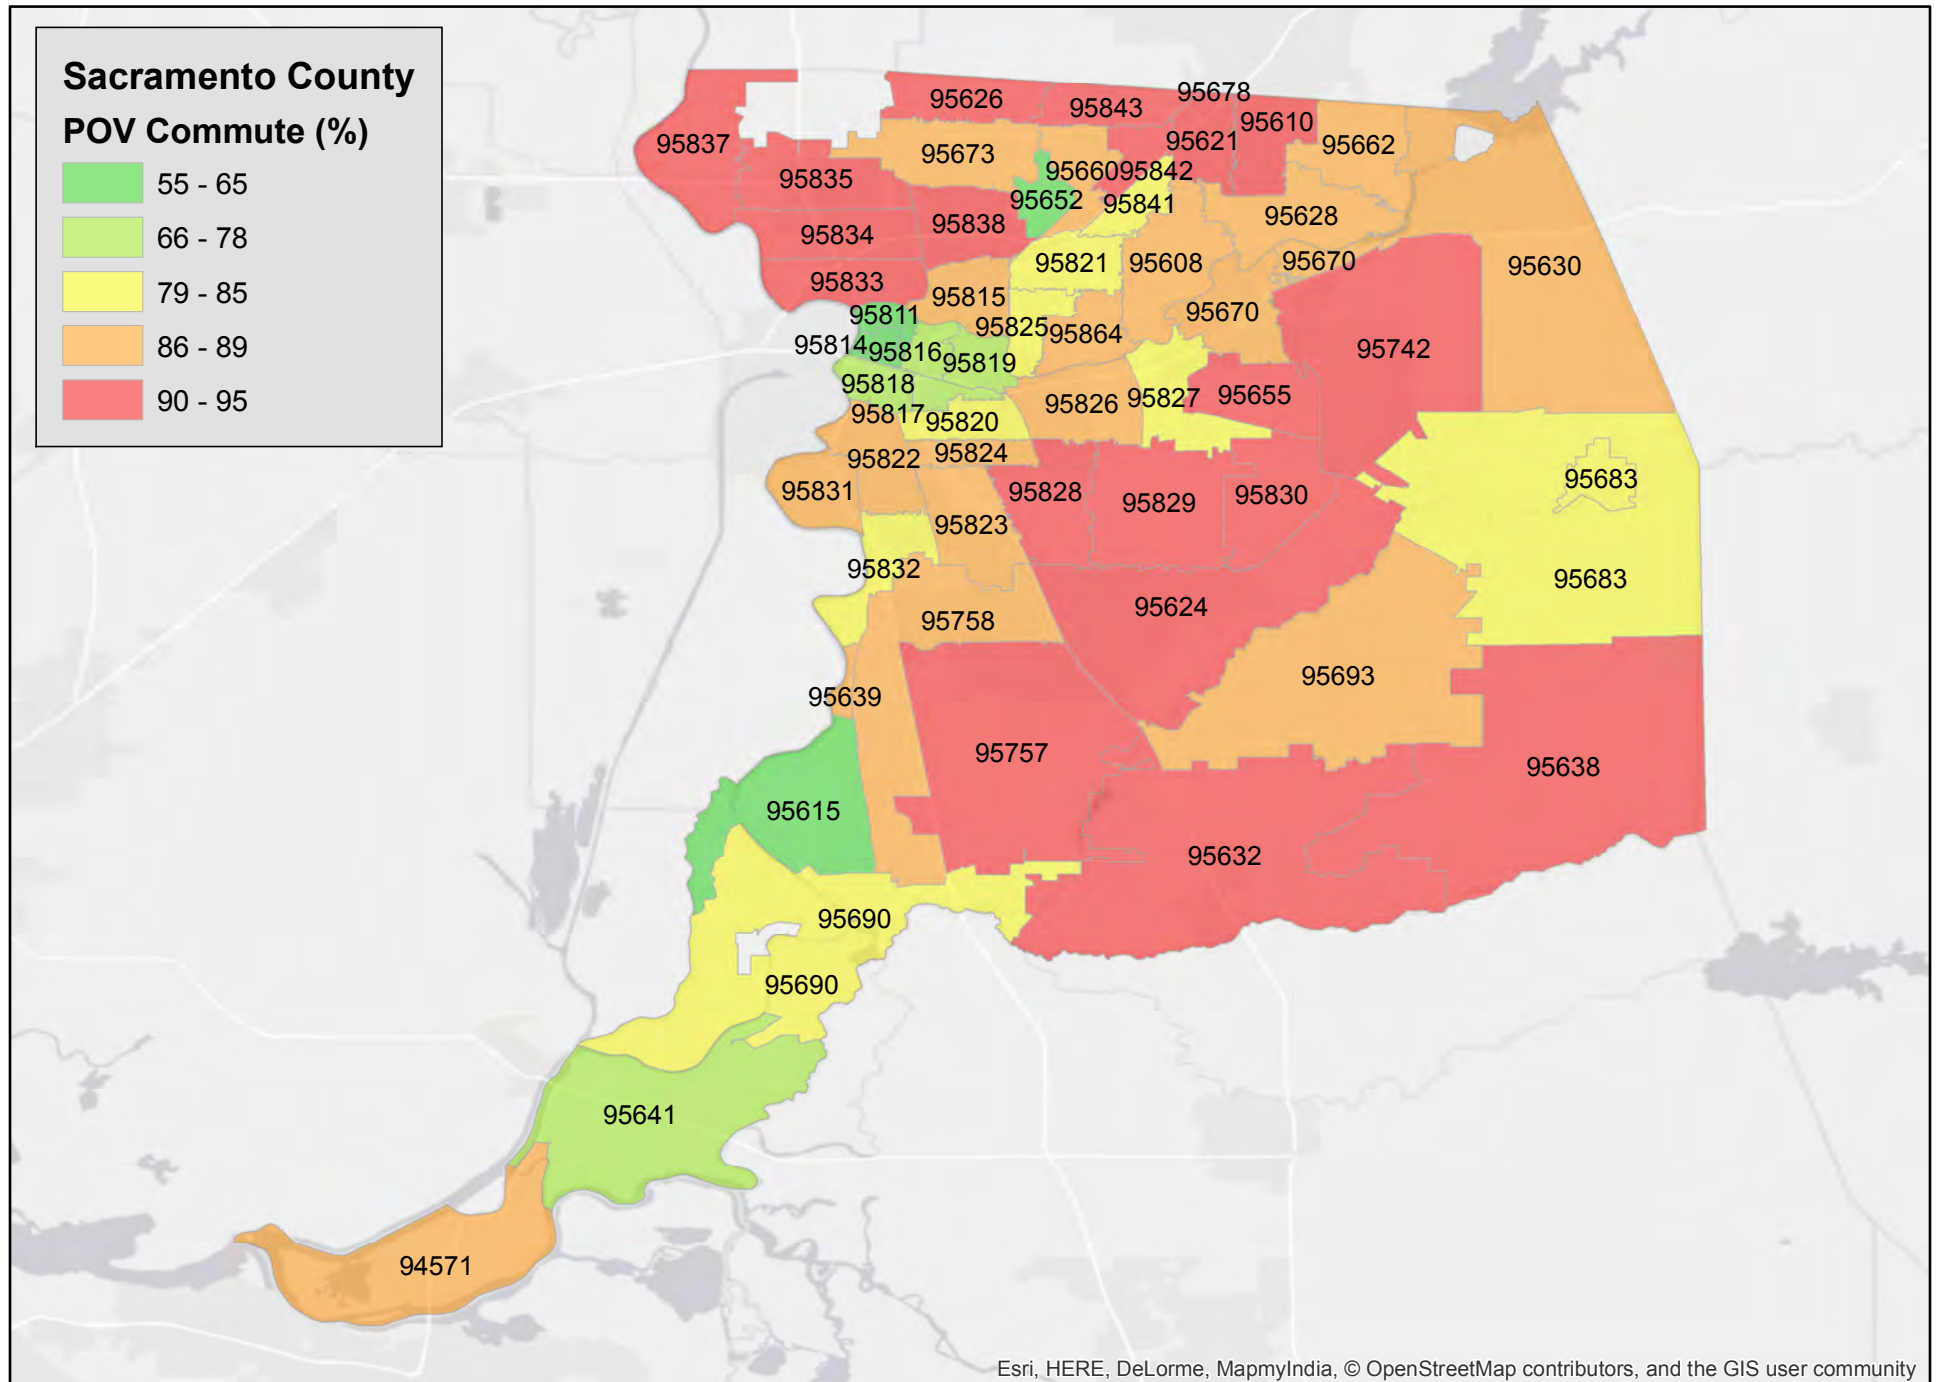

Sacramento County Privately Owned Vehicle (POV) Commute

Esri, HERE, DeLorme, MapmyIndia, © OpenStreetMap contributors, and the GIS user community

Source: American Community Survey 2015 5 Year Estimate