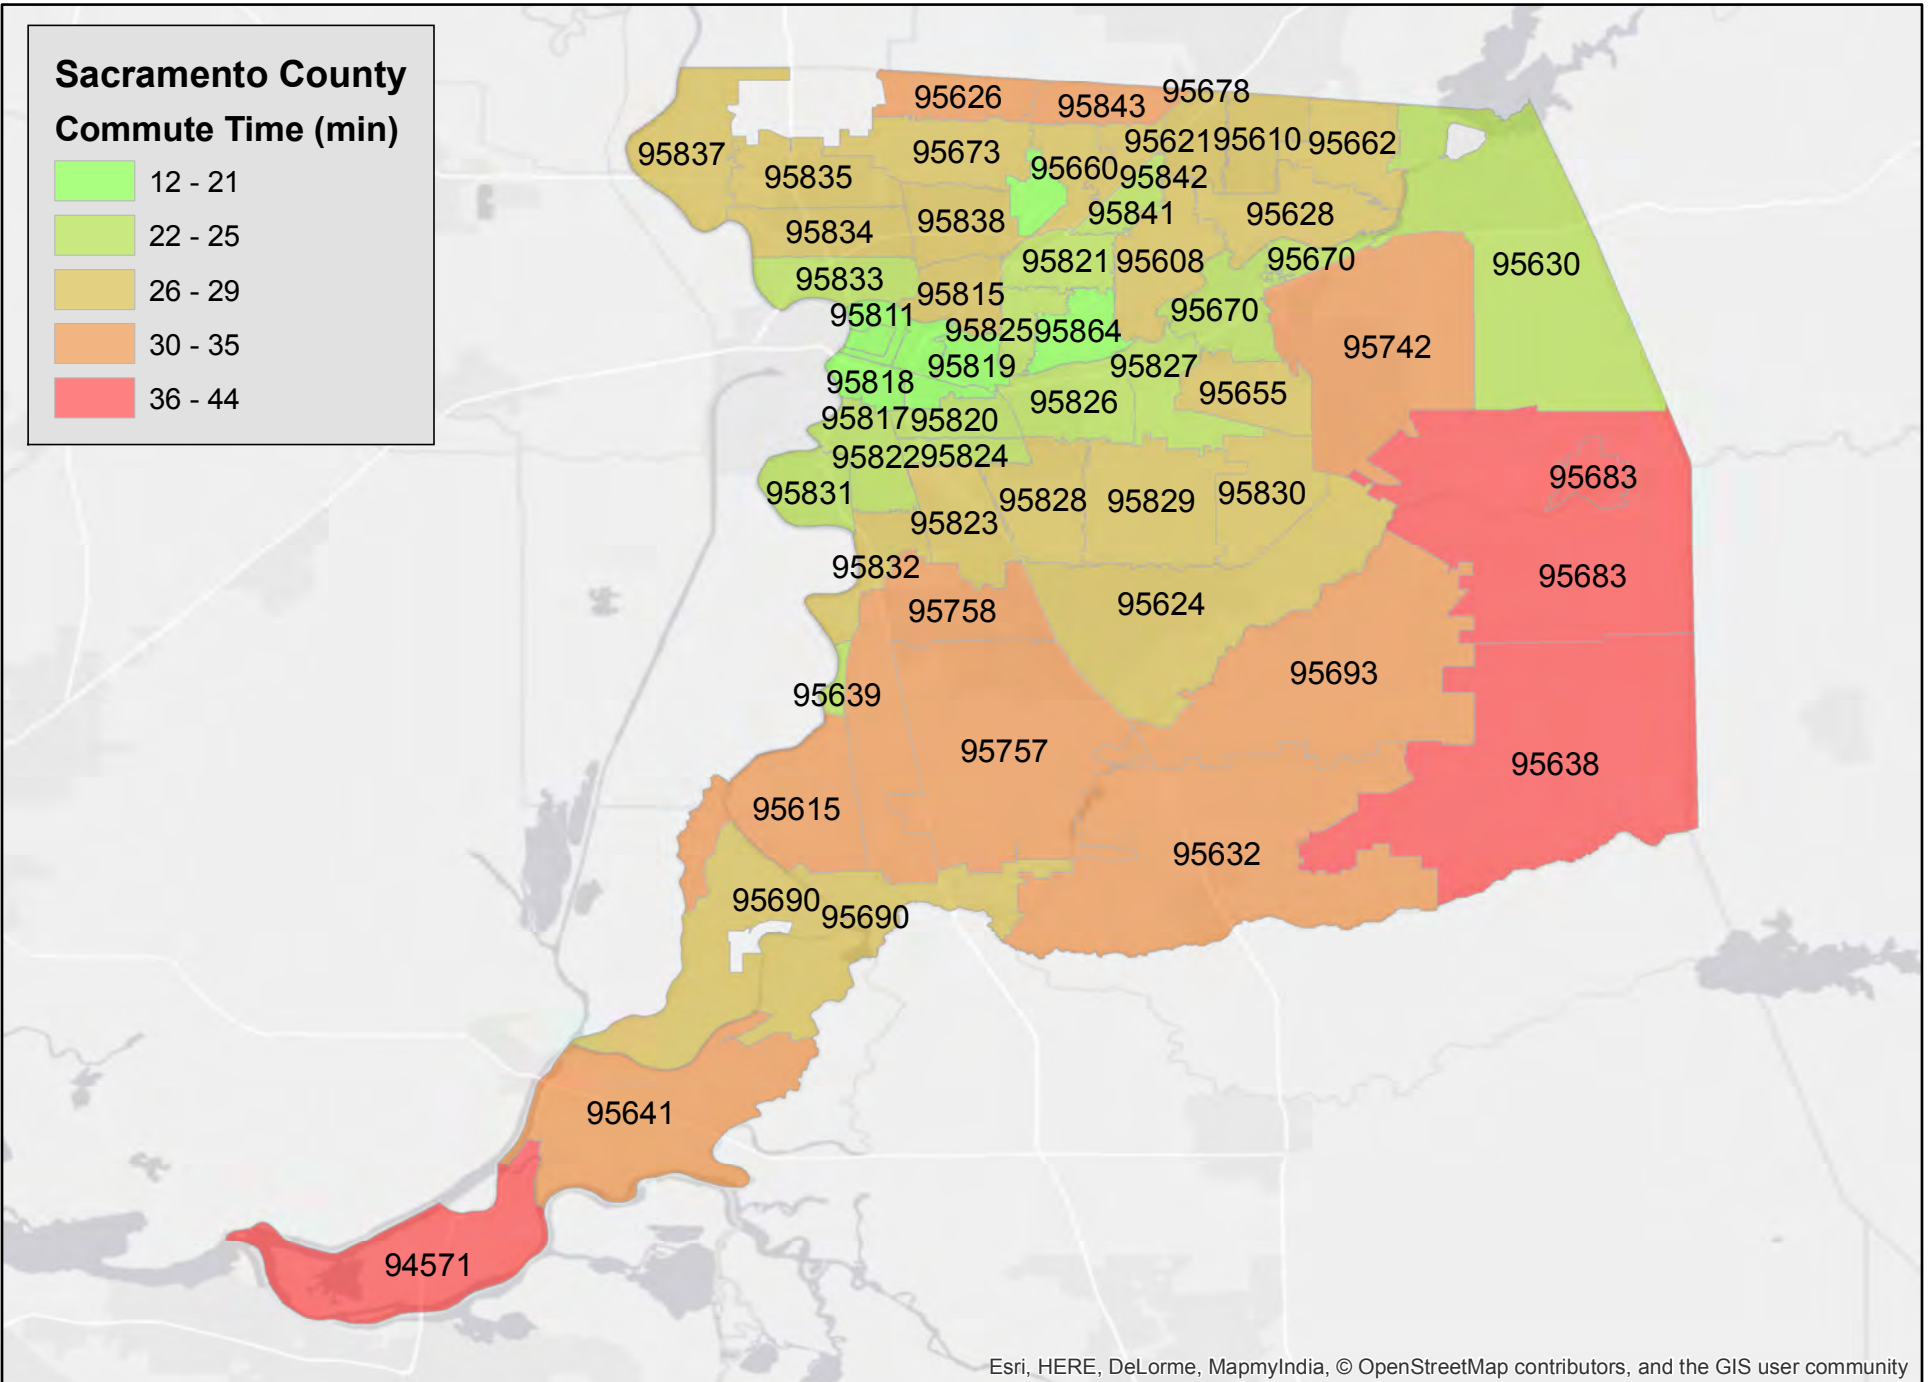

Sacramento County Commute

Esri, HERE, DeLorme, MapmyIndia, © OpenStreetMap contributors, and the GIS user community

Source: American Community Survey 2015 5 Year Estimate